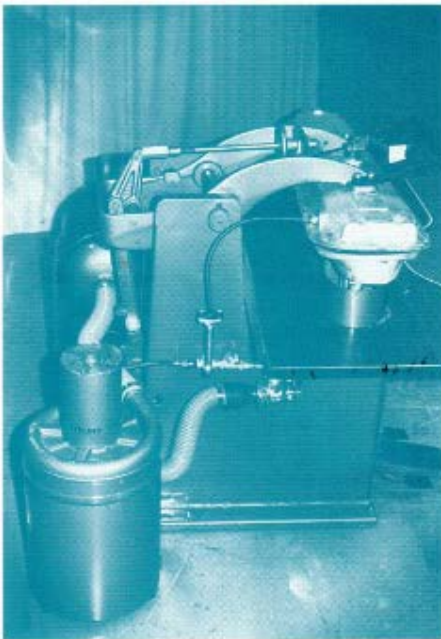

B & G EXCLUSIVE! - MINIPAC

Self contained, no vent, pre-piped system includes:
Press (new or rebuilt), vacuum (we recommend a minimum RP-2 placed right behind press for best suction), electric 18 KW boiler which fits under the press table. Also includes pre-piped blowdown and baffle tank for proper and safe boiler blowdown with no vent to atmosphere. Installer only needs to pipe from blowdown and vacuum to floor drain and bring water and power to boiler.