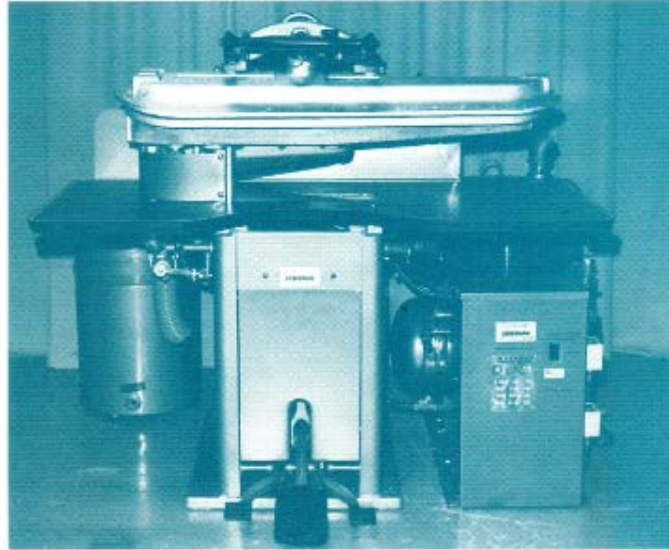

B & G LIEBERMAN

B & G LIEBERMAN CO. INC. • 2420 DISTRIBUTION STREET
CHARLOTTE, NORTH CAROLINA 28203 • TELEPHONE (704) 376-0717
TOLL FREE 1-800-438-0346 • FAX (704) 333-1676

MINIPAC Lieberman Exclusive!

No vent required
Closed loop system
No trap required
Space saving
Excellent vacuum
Excellent dry steam

B & G EXCLUSIVE! - MINIPAC

Self contained, no vent, pre-piped system includes:
Press (new or rebuilt), vacuum (we recommend a minimum RP-2 placed right behind press for best suction), electric 18 KW boiler which fits under the press table. Also includes pre-piped blowdown and baffle tank for proper and safe boiler blowdown with no vent to atmosphere. Installer only needs to pipe from blowdown and vacuum to floor drain and bring water and power to boiler.