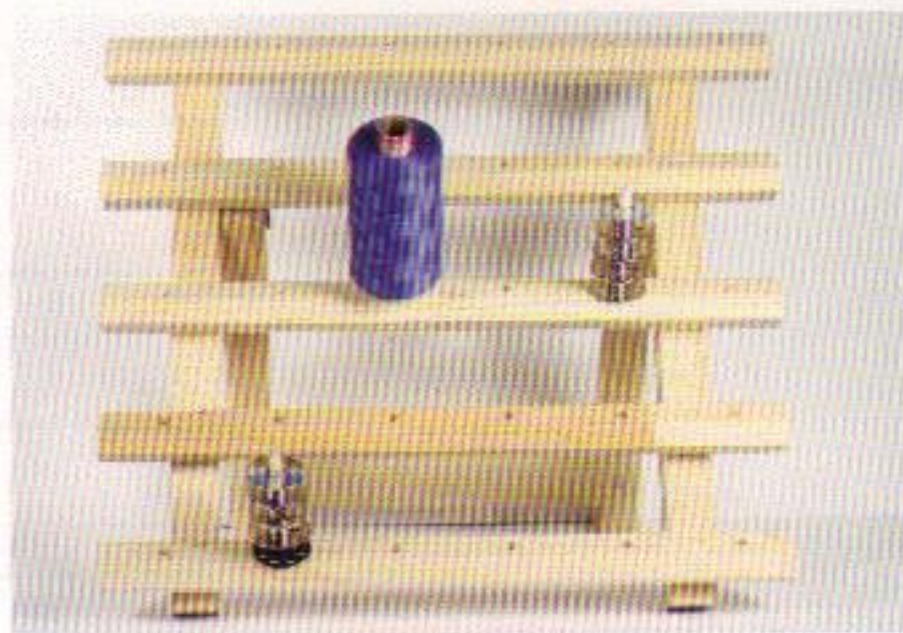

LED-20 Light with MAGNET
Buy 2 & get the third FREE **\$36.00**

MINI THREAD RACK
holds 30 spools or bobbins
Free standing or mount on wall
SPECIAL \$6.95

Universal Home Iron
GLIDE SHOE \$7.95
Prevents scorching