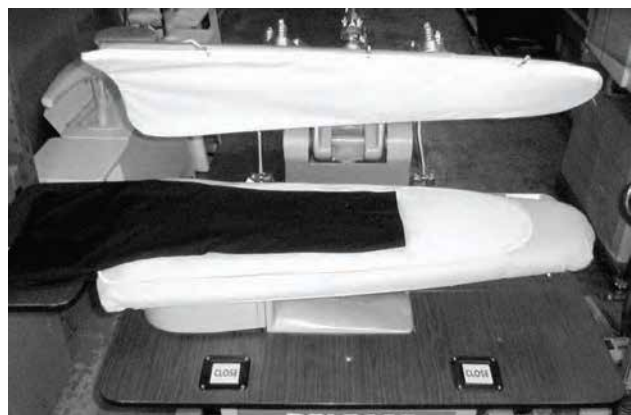

B&G
LIEBERMAN

2420 Distribution St. Charlotte, NC 28203

FAX 1-800-248-2696
TEL 1-800-438-0346
www.bglieberman.com
bgl@bglieberman.com